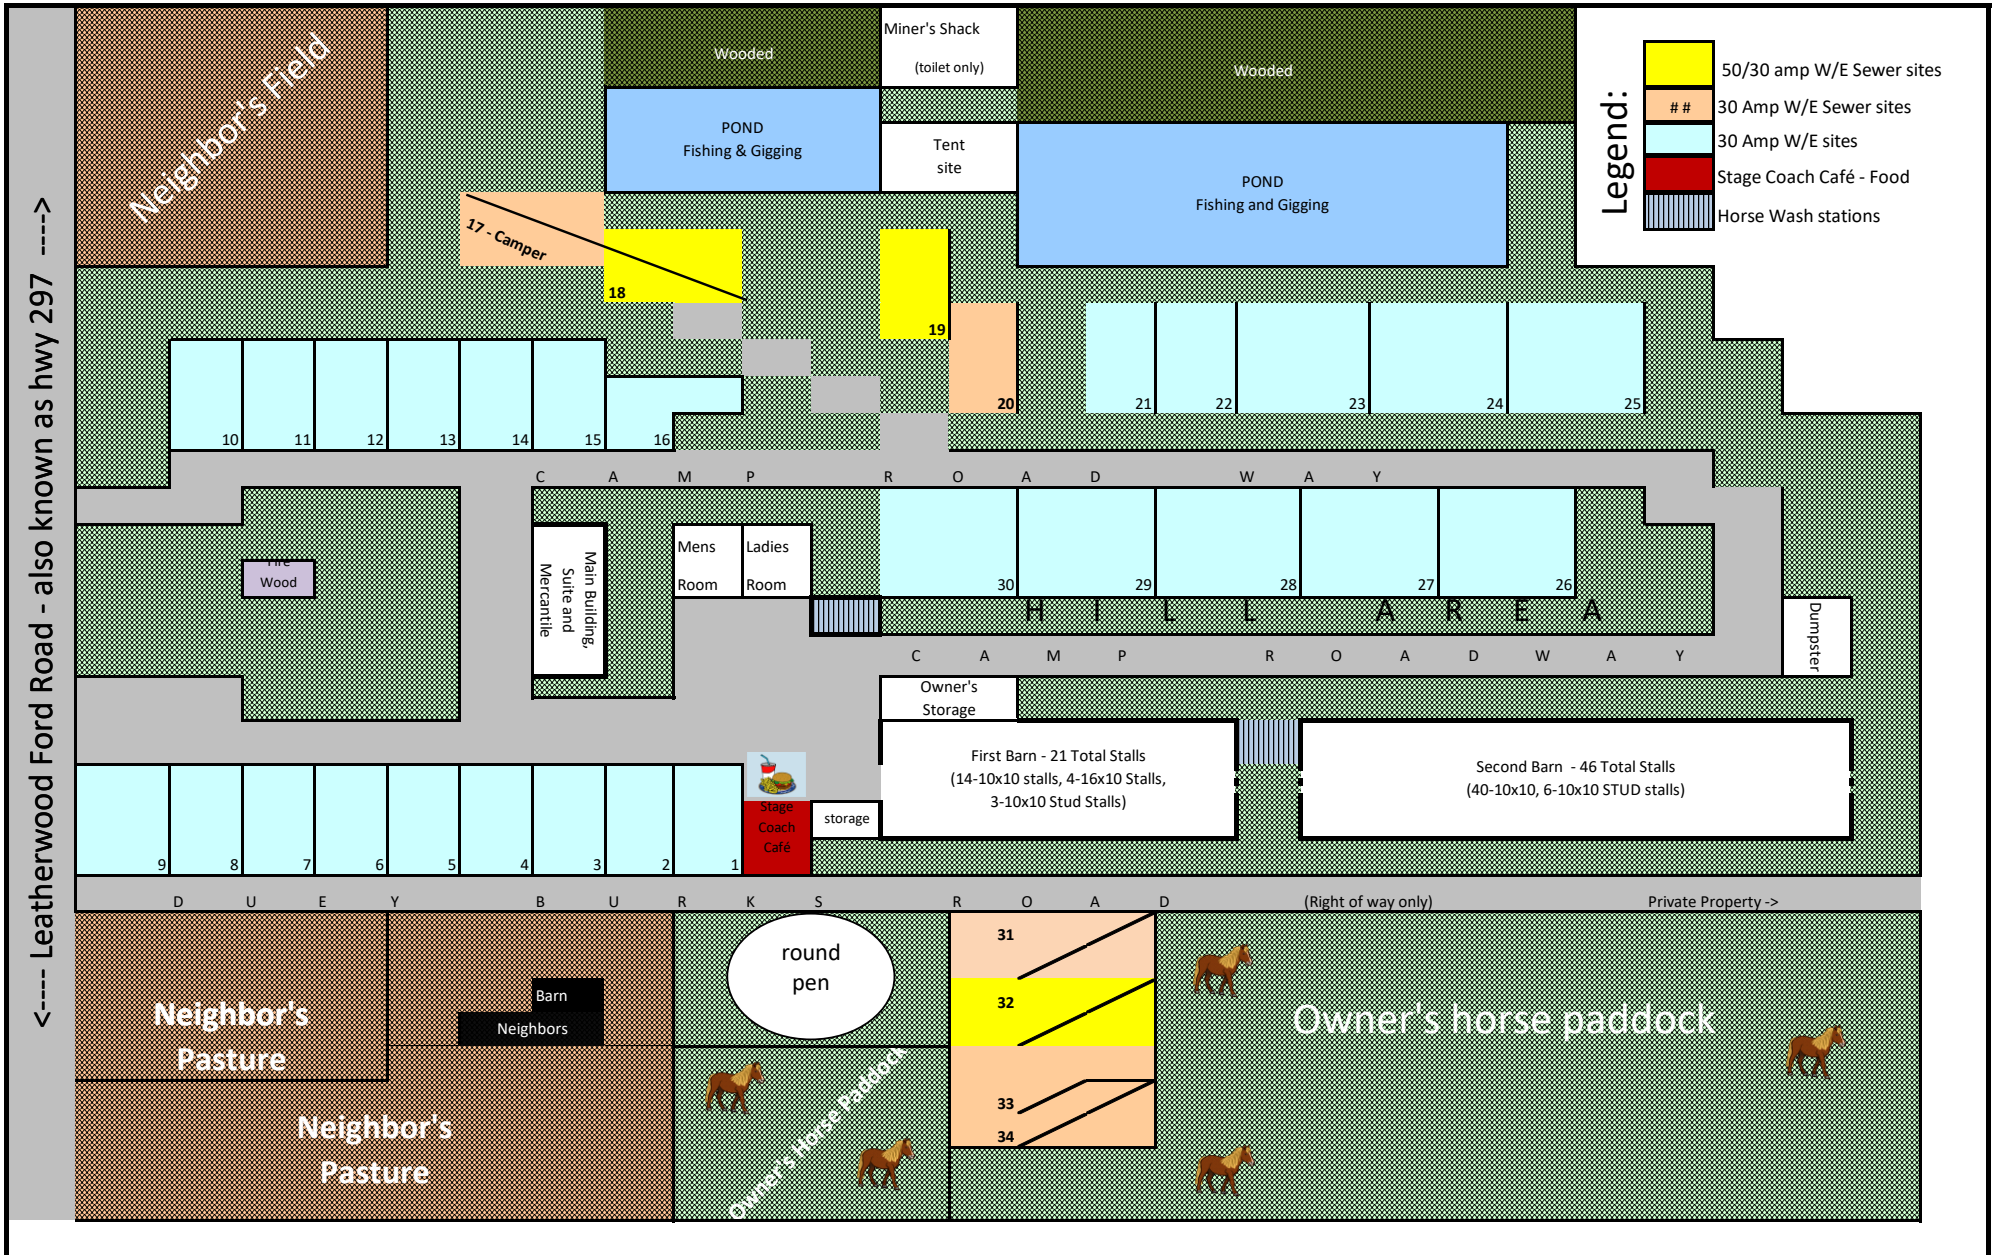

True West Campground and Stables Site Map

Map is NOT to scale

Legend:

- 50/30 amp W/E Sewer sites
- ## 30 Amp W/E Sewer sites
- 30 Amp W/E sites
- Stage Coach Café - Food
- Horse Wash stations